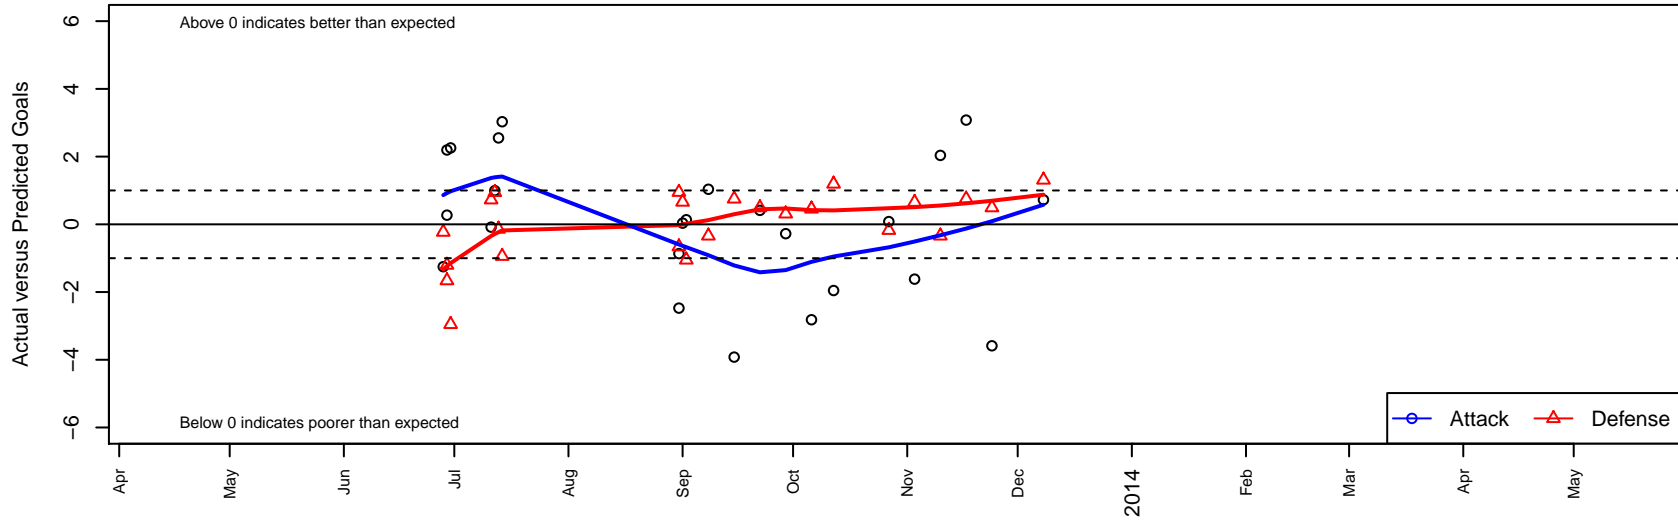

# Tynecastle FC B98

Tynecastle FC  
 Everett, WA  
 B98 total strength=1385  
 attack=7.67 defense=7.54  
 fall league = PSPL Classic 2 U15  
 alt names used:  
 Tynecastle FC  
 Tynecastle FC B98  
 TIFC -Tynecastle 98  
 Tynecastle 98

Venues played:  
 Clash At the Border Silver/Bronze/Copper Pool  
 Clash At the Border Bronze U15  
 Kent Cornucopia Cup BU16 Gold U16  
 Puyallup Valley Kick-off Div 1 U15  
 PSPL Classic 2 U15

**Tynecastle FC B98**  
 Dots are actual minus expected GF (blue circles) and GA (red triangles).  
 Blue line is smoothed change in attack strength. Red is smoothed change in defense strength.